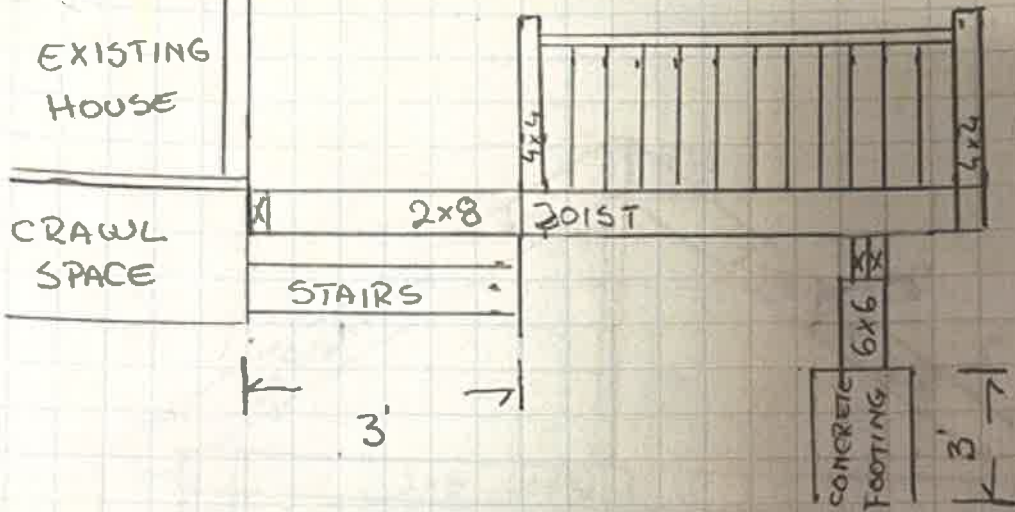

# SIDE VIEW

# BACK DECK

210 SQ FT

# TOP VIEW

SIDE VIEW  
PROPOSED PORCH

102.5 SQ FT

FRONT VIEW  
FRONT PORCH