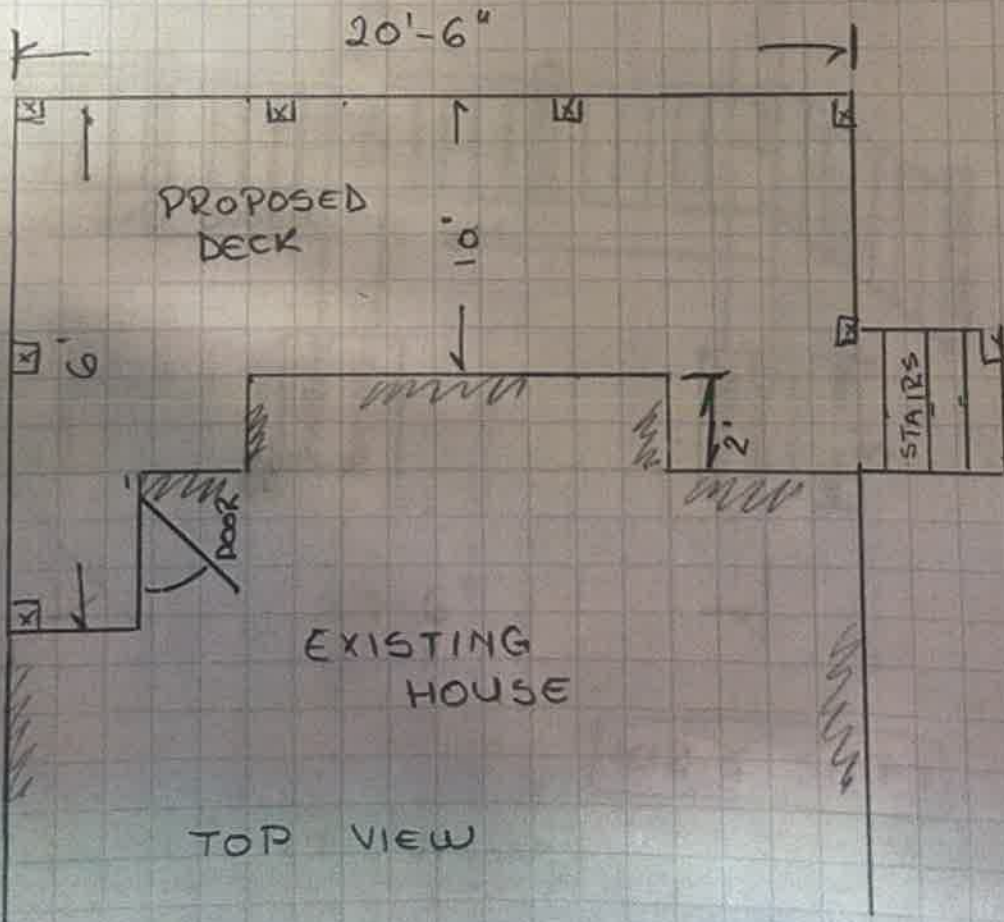

# SIDE VIEW

# BACK DECK

210 SQ FT

# TOP VIEW

SIDE VIEW  
PROPOSED PORCH

102.5 SQ FT

FRONT VIEW  
FRONT PORCH