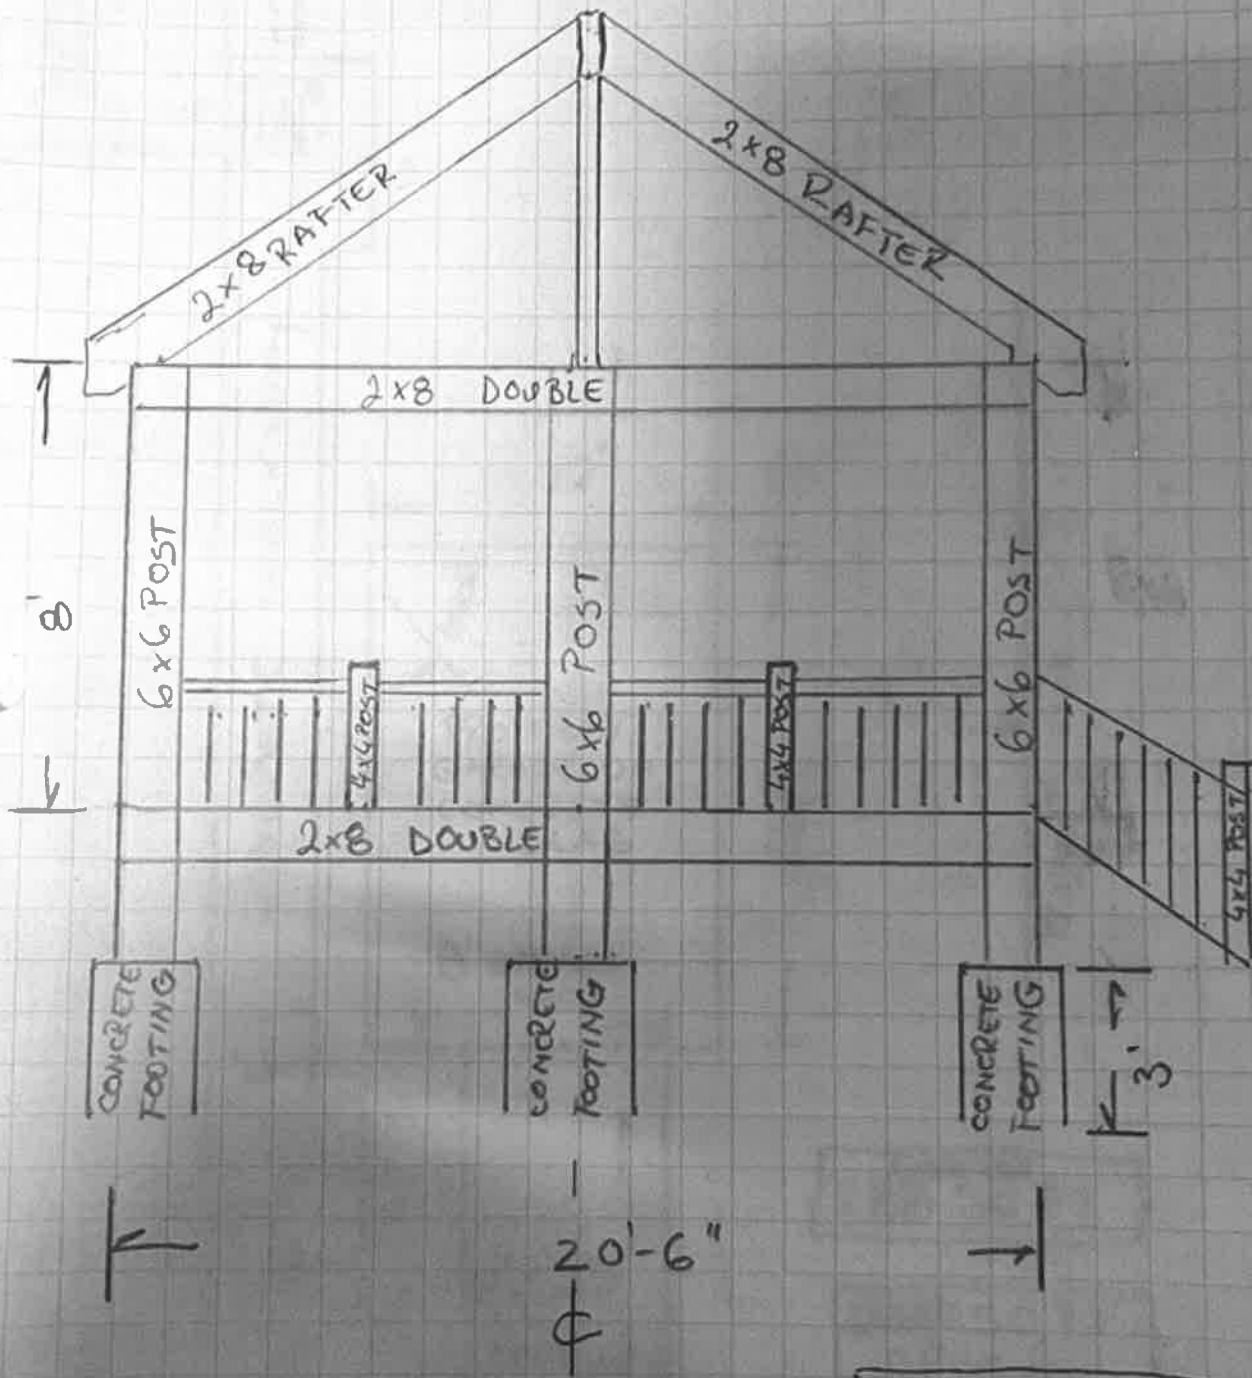

# SIDE VIEW

# BACK DECK

210 SQ FT

# TOP VIEW

SIDE VIEW  
PROPOSED PORCH

102.5 SQ FT

FRONT VIEW  
FRONT PORCH