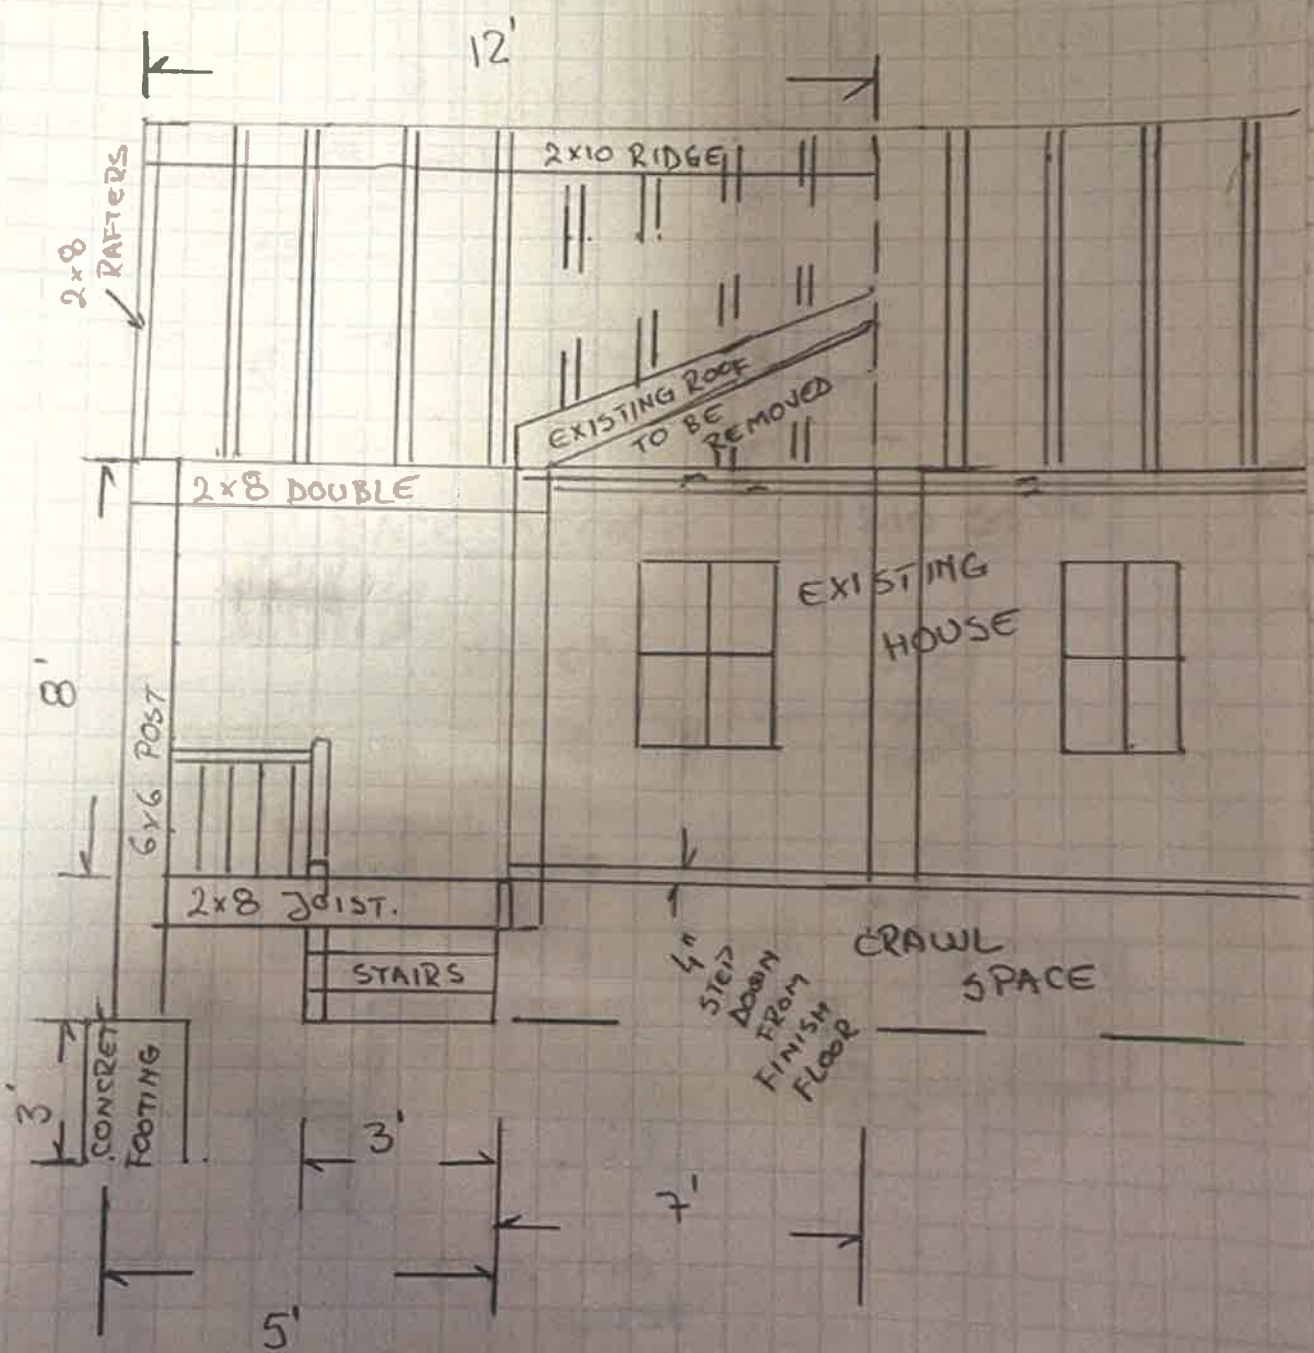

# SIDE VIEW

# BACK DECK

210 SQ FT

# TOP VIEW

SIDE VIEW  
PROPOSED PORCH

102.5 SQ FT

FRONT VIEW  
FRONT PORCH